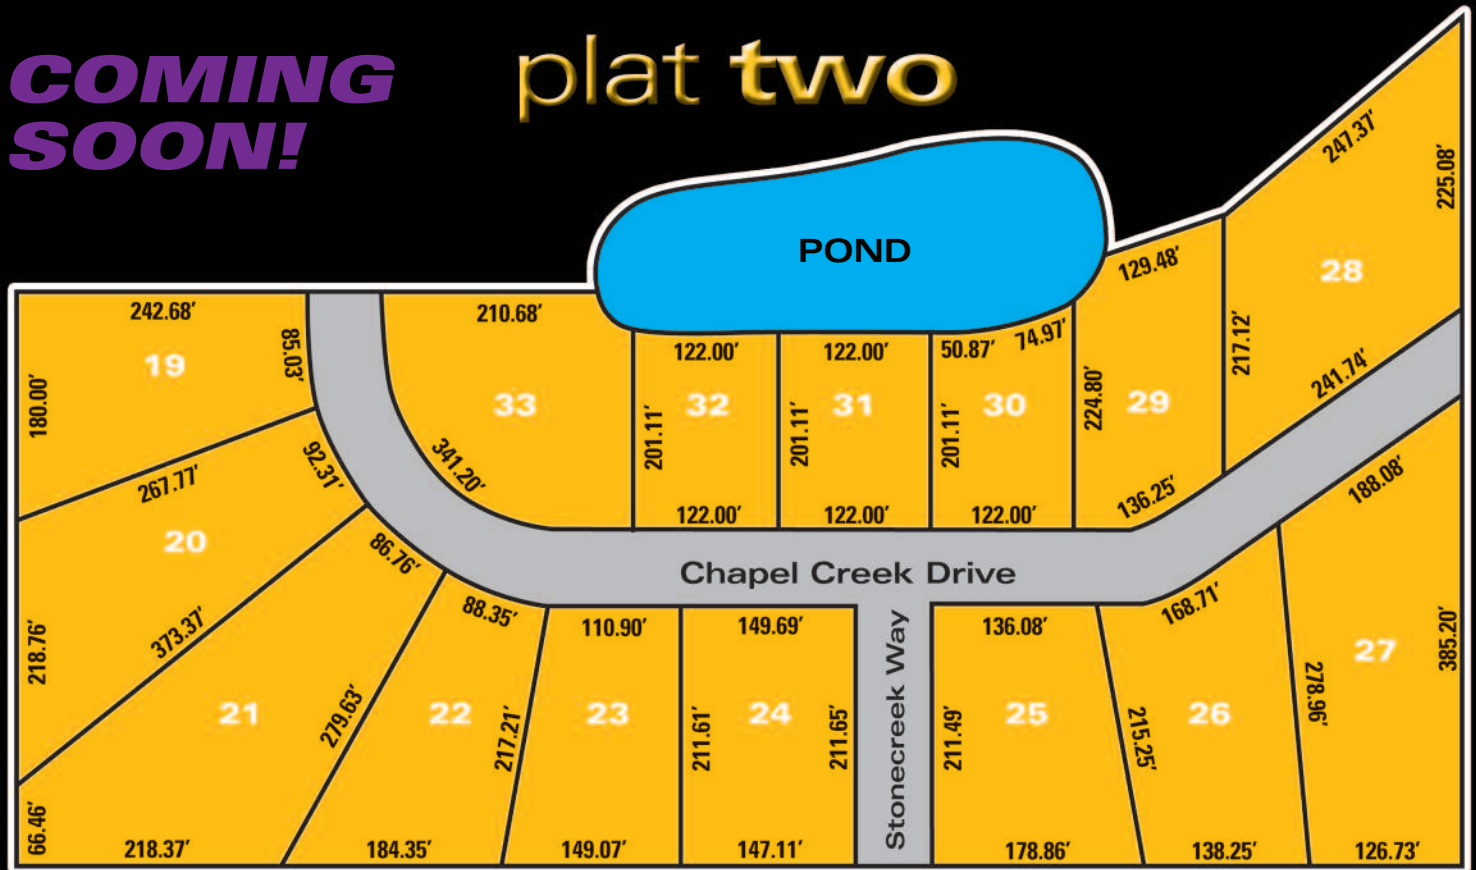

The Sanctuary in the Woods

**COMING
SOON!**

plat two

As with all Sanctuary property, The Sanctuary in the Woods has remarkable qualities. This includes a serene wooded area with generous, extra wide lots.

*Preliminary layout subject to recording.
Dimensions are plus/minus.*

DIRECTIONS:

Located off of Hull Prairie Road between Roachton Road and West River Road in Perrysburg, Ohio

 The Sanctuary

For an up to date list of available lots and prices, visit our website at www.sanctuaryperrysburg.com