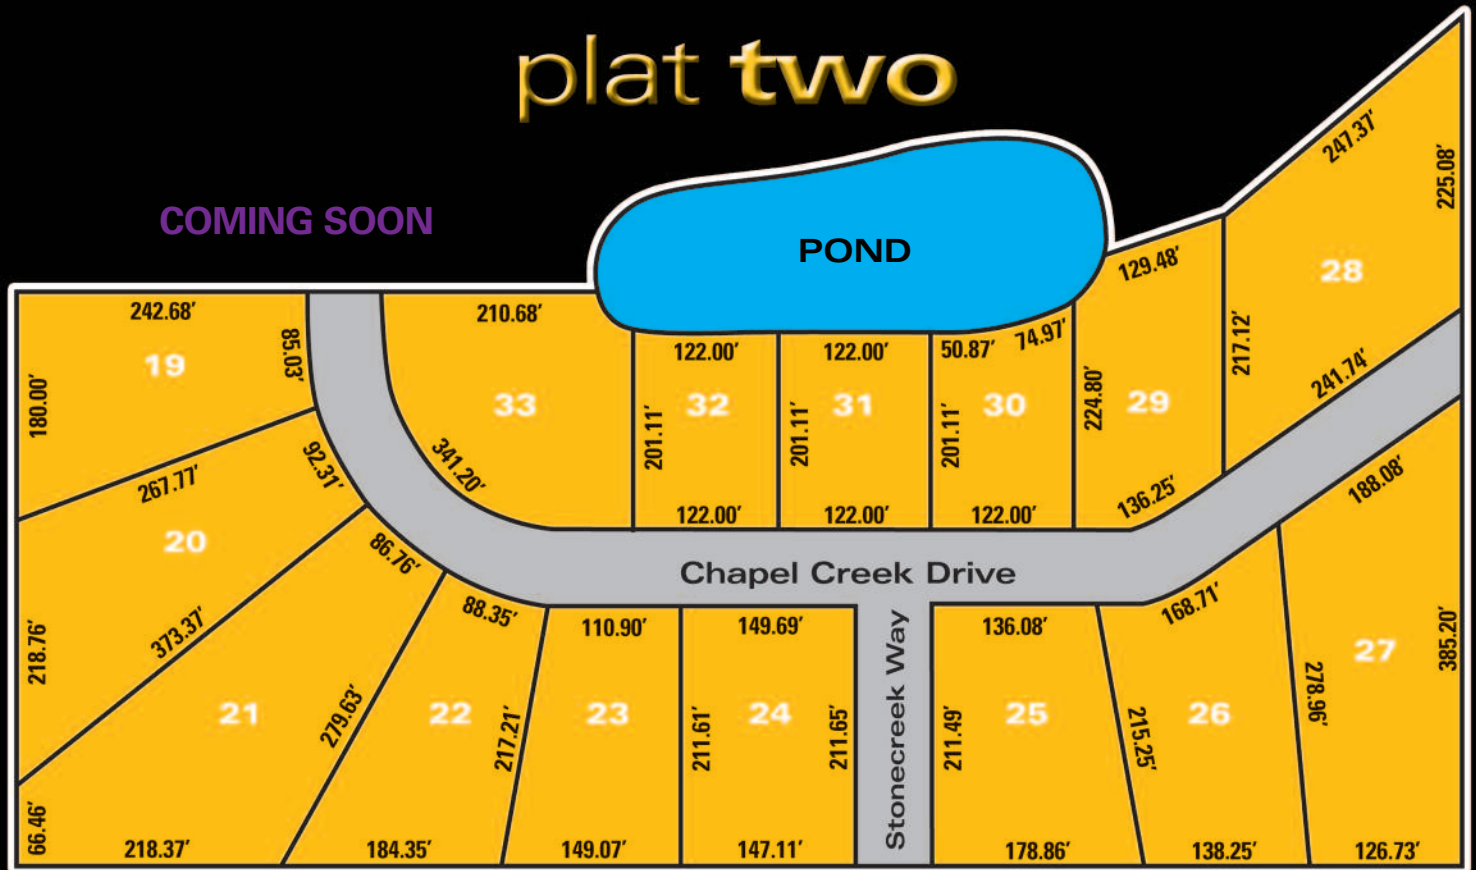

# The Sanctuary in the Woods

## plat two

As with all Sanctuary property, The Sanctuary in the Woods has remarkable qualities. This includes a serene wooded area with generous, extra wide lots.

*Preliminary layout subject to recording.  
Dimensions are plus/minus.*

### DIRECTIONS:

Located off of Hull Prairie Road between Roachton Road and West River Road in Perrysburg, Ohio

For an up to date list of available lots and prices, visit our website at [www.sanctuaryperrysburg.com](http://www.sanctuaryperrysburg.com)