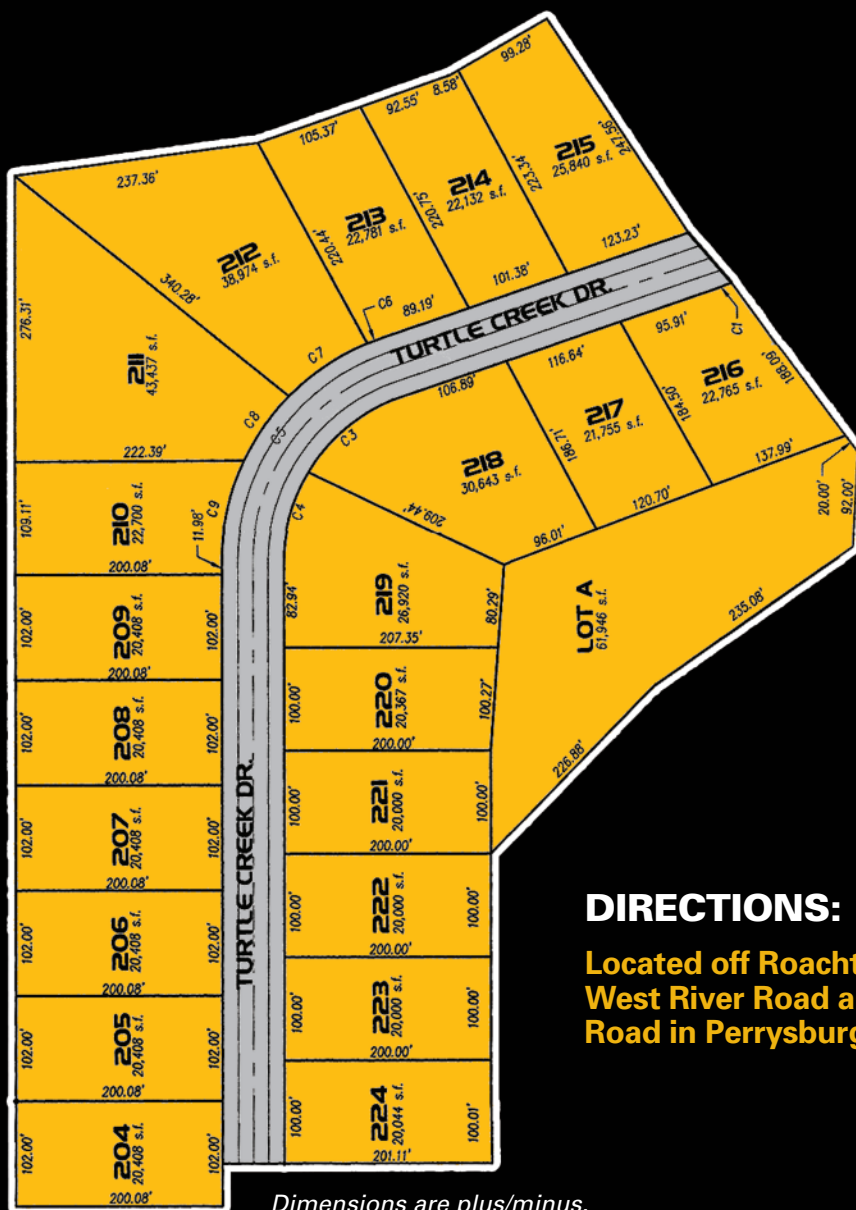

Sanctuary Meadows

plat Five

DIRECTIONS:

Located off Roachton Road between West River Road and Hull Prairie Road in Perrysburg, Ohio.

Dimensions are plus/minus.

The Sanctuary

For an up to date list of available lots and prices, visit our website at www.sanctuaryperrysburg.com