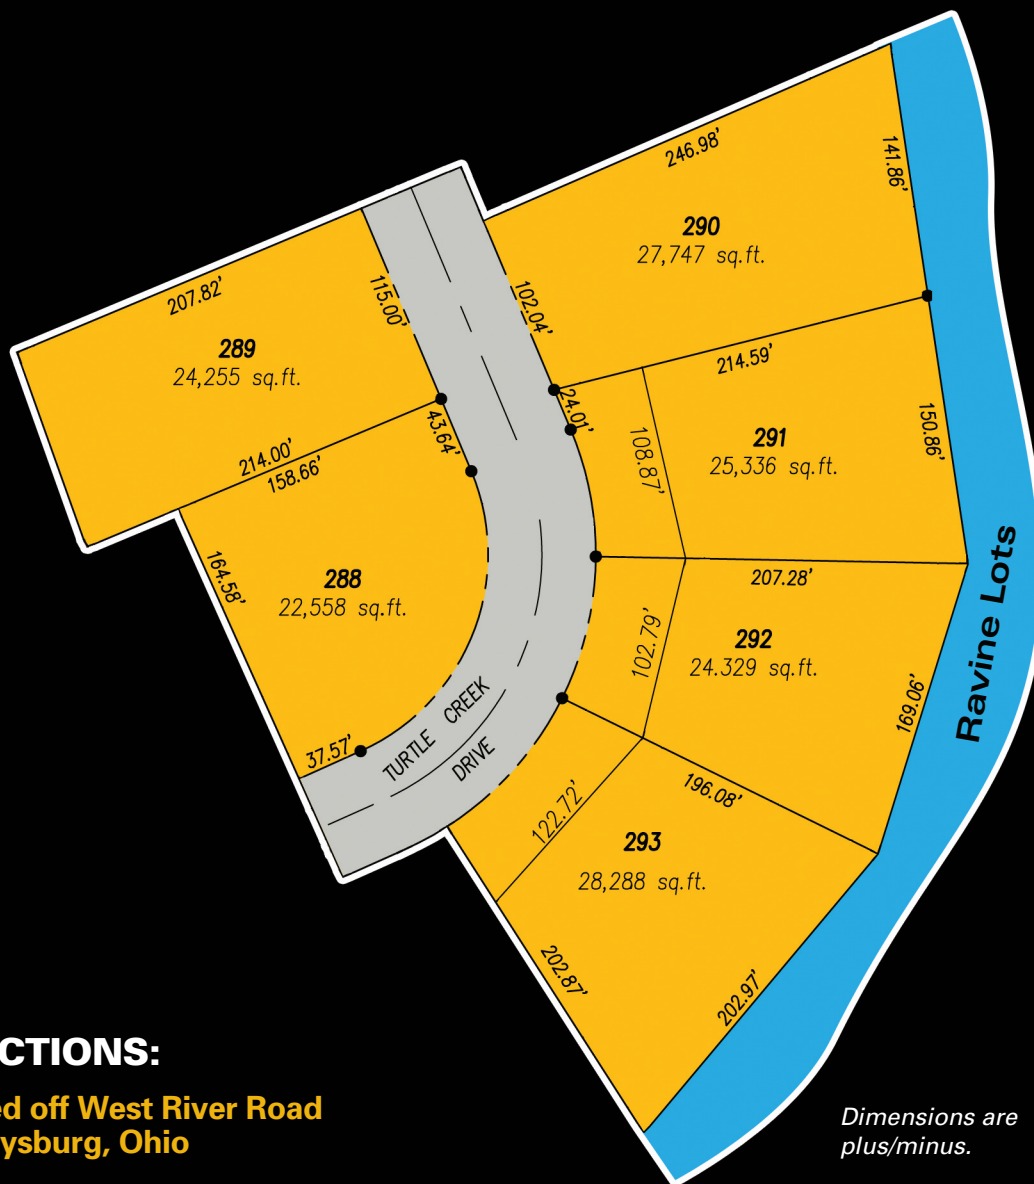

The Sanctuary

plat 8A

DIRECTIONS:

Located off West River Road
in Perrysburg, Ohio

*Dimensions are
plus/minus.*

For an up to date list of available lots and prices, visit our website at www.sanctuaryperrysburg.com