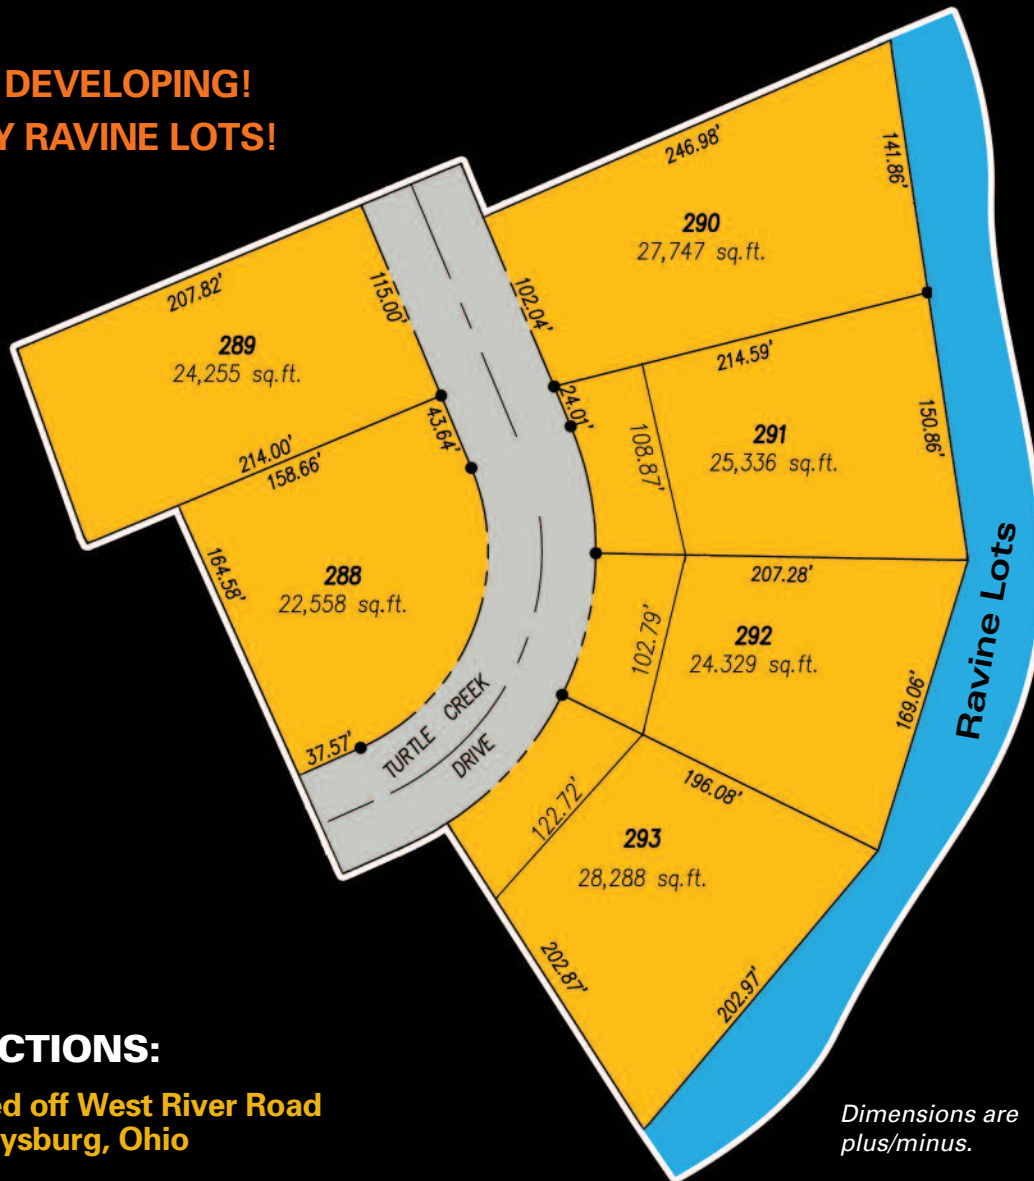

The Sanctuary

plat 8A

NOW DEVELOPING!
MANY RAVINE LOTS!

DIRECTIONS:

Located off West River Road
in Perrysburg, Ohio

*Dimensions are
plus/minus.*

For an up to date list of available lots and prices, visit our website at www.sanctuaryperrysburg.com